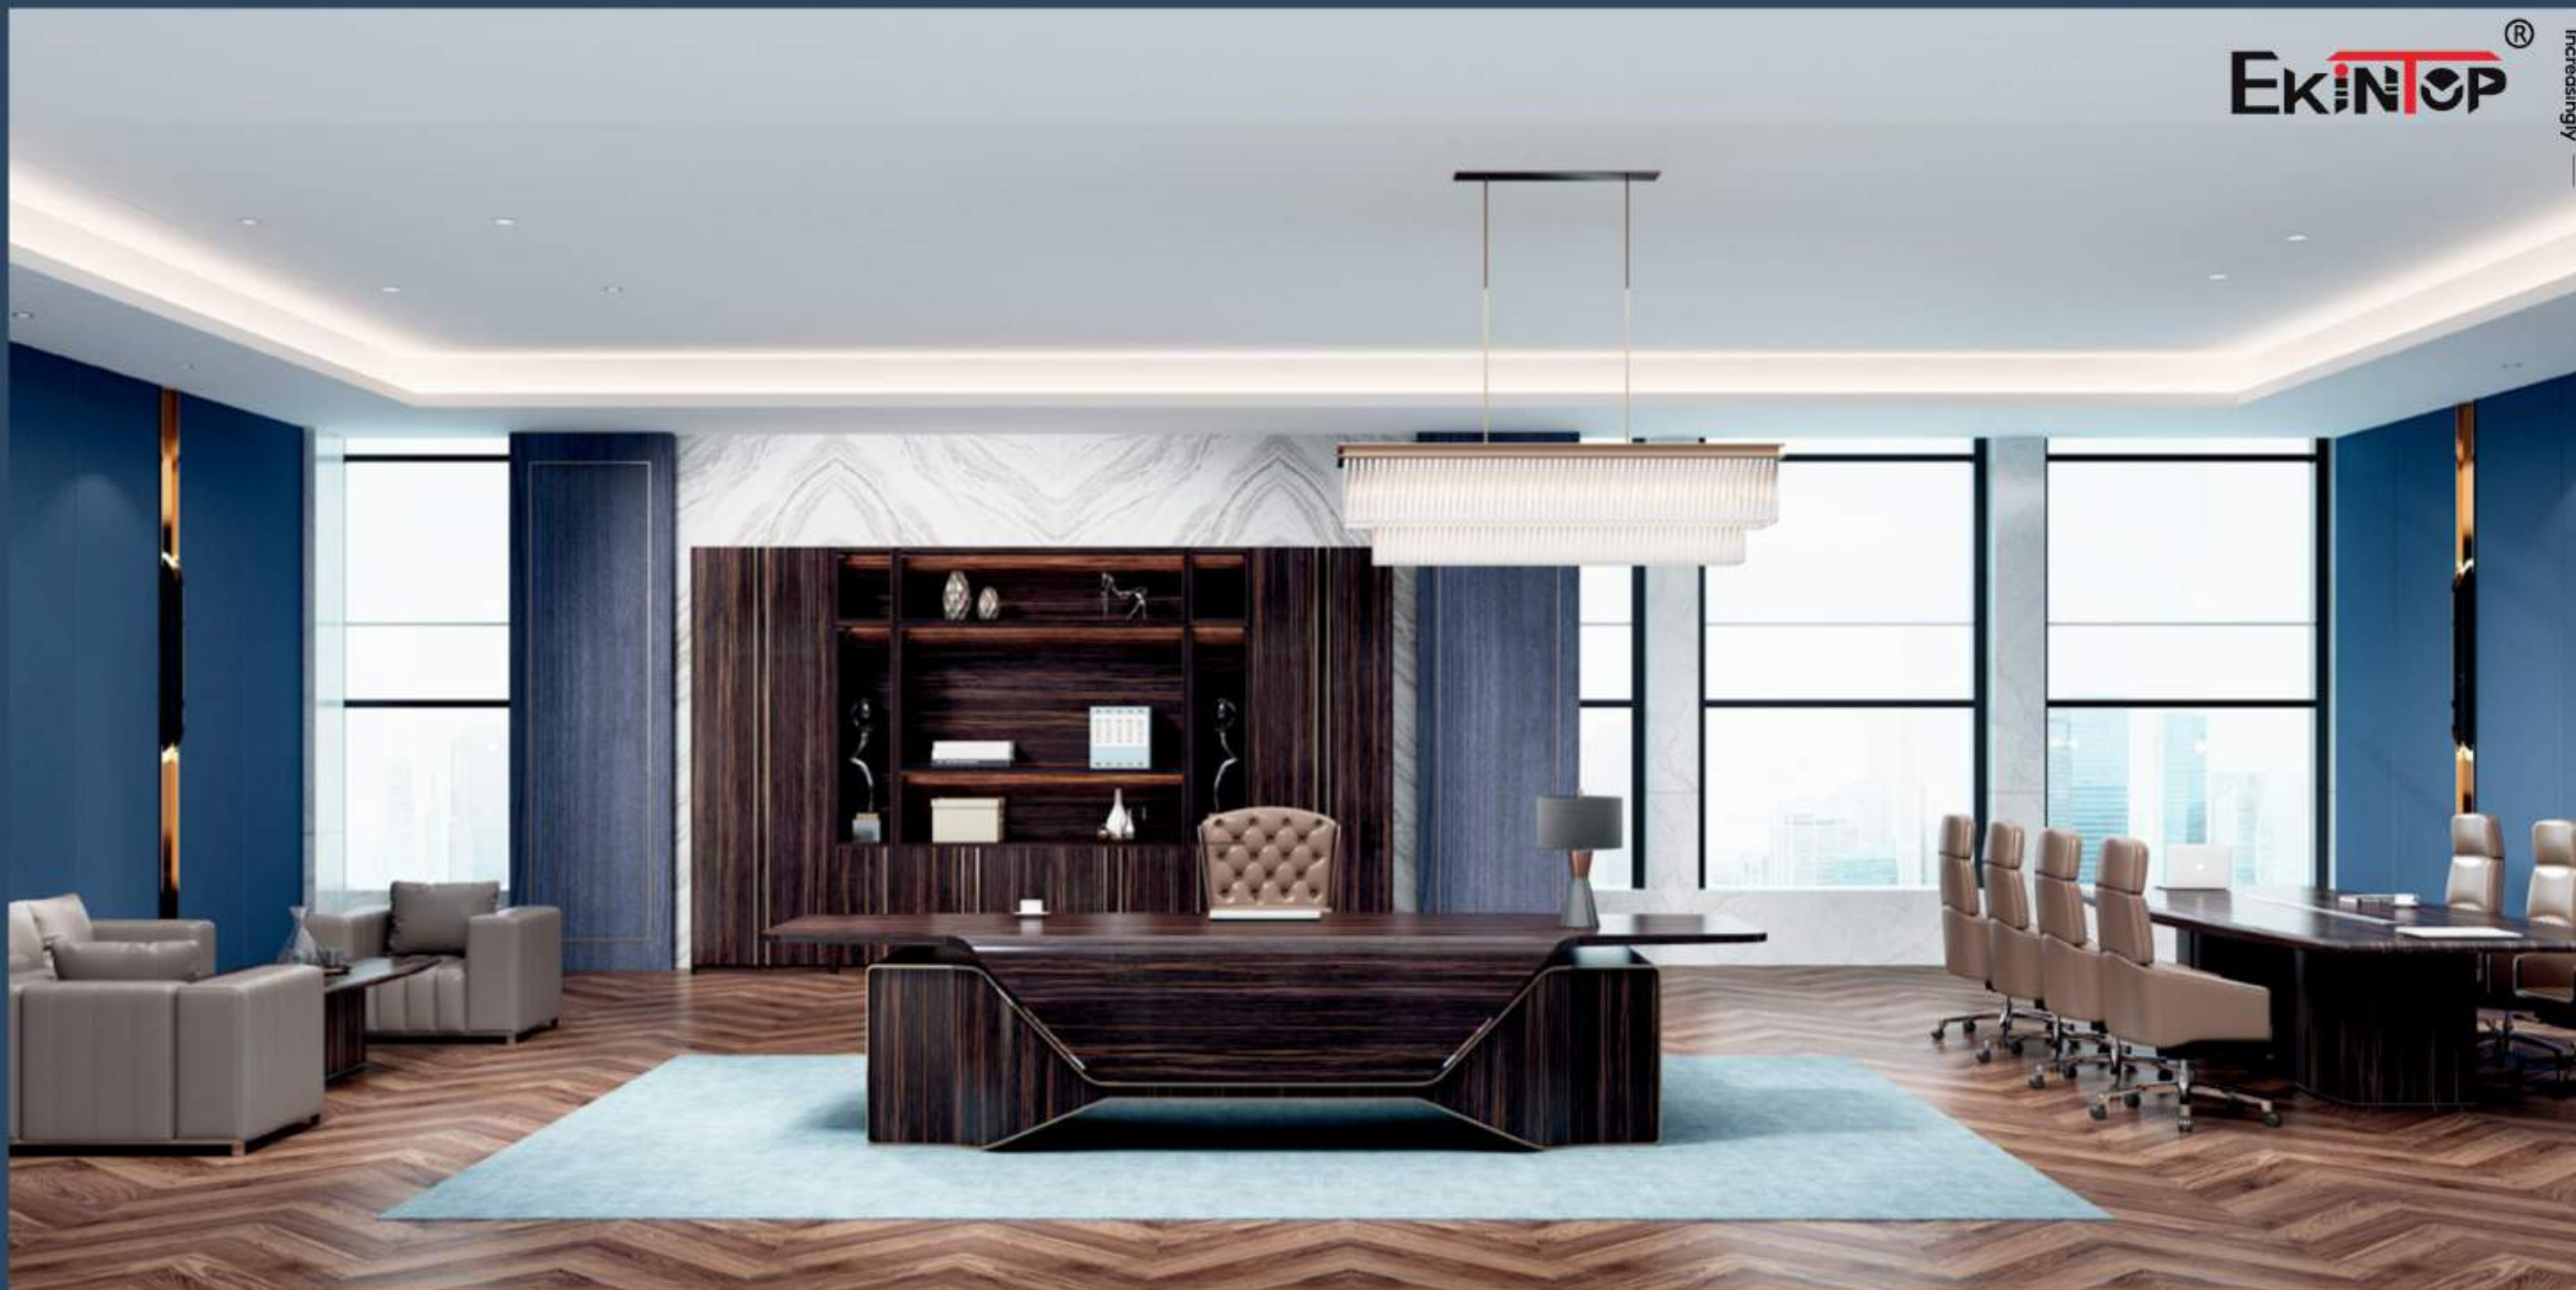

All of this
Let's de-simplify
Make the overall office space clean and tidy
Relaxed and lively

班台: B-001

尺寸: 3800x2360x760mm 3200x2360x760mm

书柜: B-002

尺寸: 4400x400x2700mm

Classics. Noble

班台: **B-001**

尺寸: 3800x2360x760mm 3200x2360x760mm